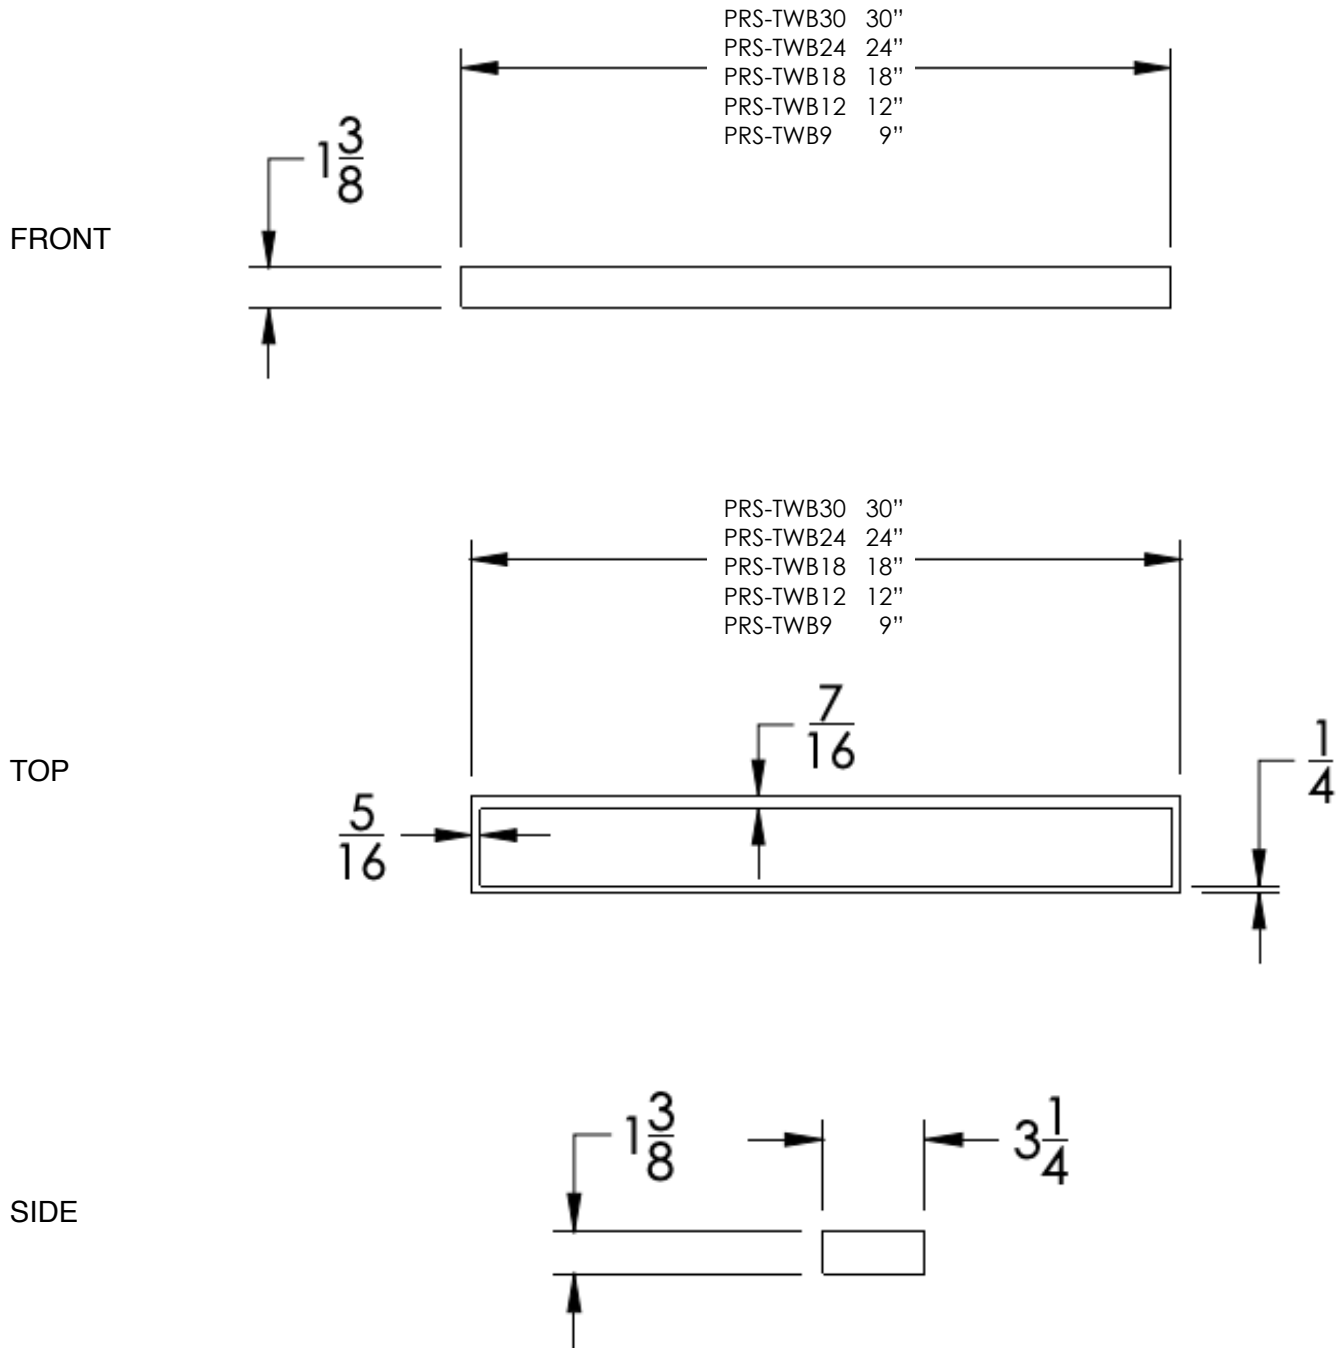

## FEATURES

- Premium 304 Grade Stainless Steel
- Solid Mount Construction
- Concealed Installation Hardware
- State of the art wall anchors included for installation on Dry wall or Tile

### TOWEL BAR

Model	Product	Finishes Available
PRS-TWB9	9" Towel Bar	Multiple finishes available. Over 23 finishes to choose from.
PRS-TWB12	12" Towel Bar	
PRS-TWB18	18" Towel Bar	
PRS-TWB24	24" Towel Bar	
PRS-TWB30	30" Towel Bar	

Dimensions in inches

NOTE: Dimensions subject to change without notice.